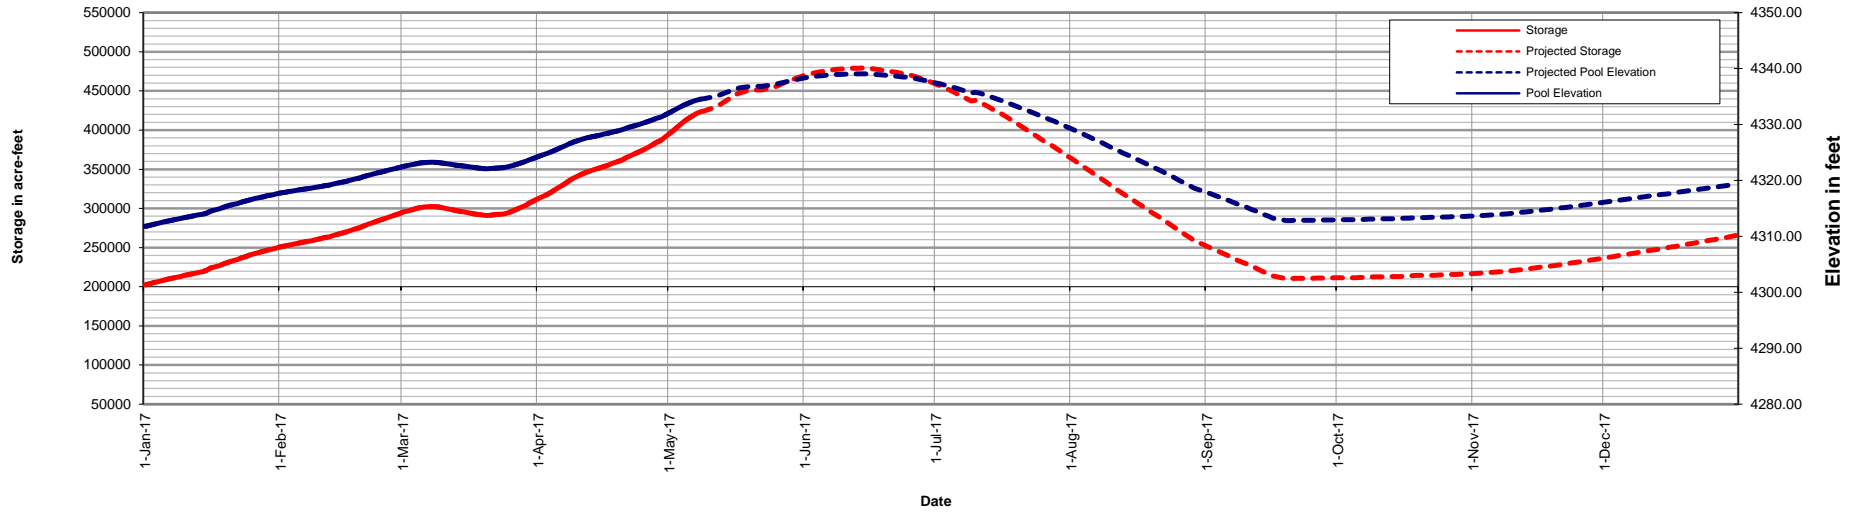

Elephant Butte Storage and Pool Elevation

Provisional- Subject to Change

Elephant Butte Inflow and Outflow

Provisional- Subject to Change

Provisional- Subject to Change

Elephant Butte Storage and Pool Elevation

Provisional- Subject to Change

Elephant Butte Inflow and Outflow

Provisional- Subject to Change

Caballo Storage and Pool Elevation

Provisional- Subject to Change

Caballo Inflow and Outflow

Provisional- Subject to Change