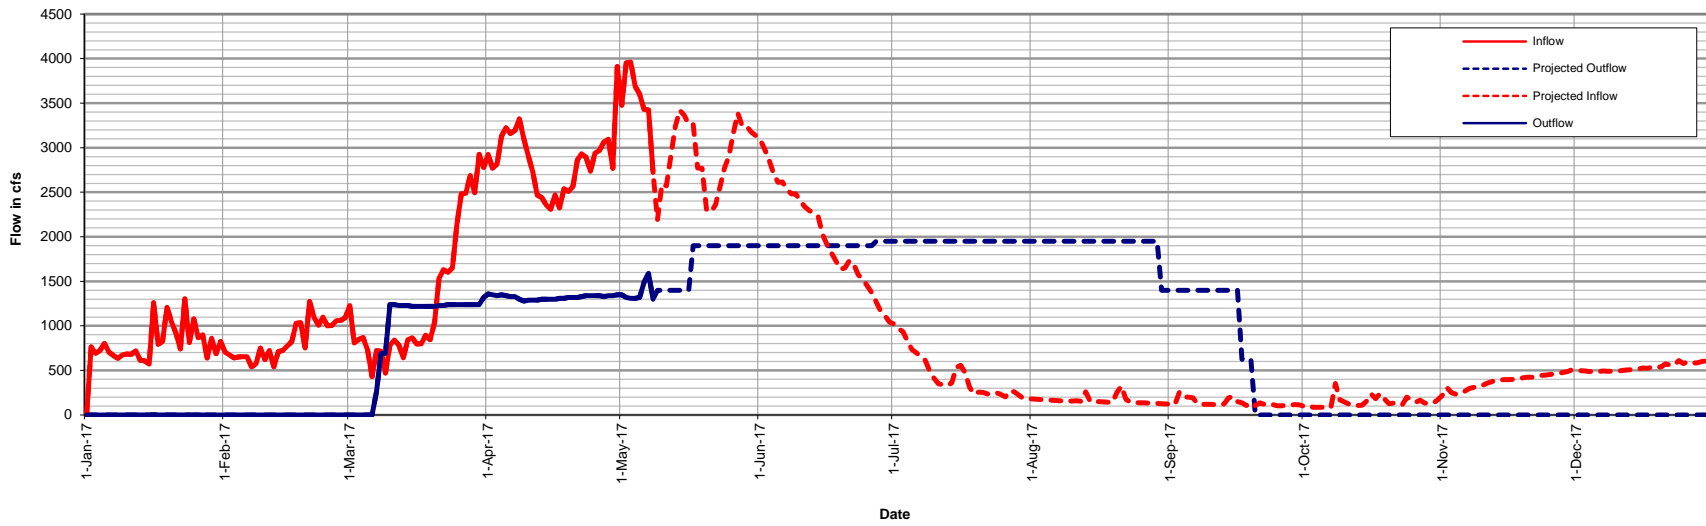

Elephant Butte Storage and Pool Elevation

Provisional- Subject to Change

Elephant Butte Inflow and Outflow

Provisional- Subject to Change

Provisional- Subject to Change

Elephant Butte Storage and Pool Elevation

Provisional- Subject to Change

Elephant Butte Inflow and Outflow

Provisional- Subject to Change

Caballo Storage and Pool Elevation

Provisional- Subject to Change

Caballo Inflow and Outflow

Provisional- Subject to Change