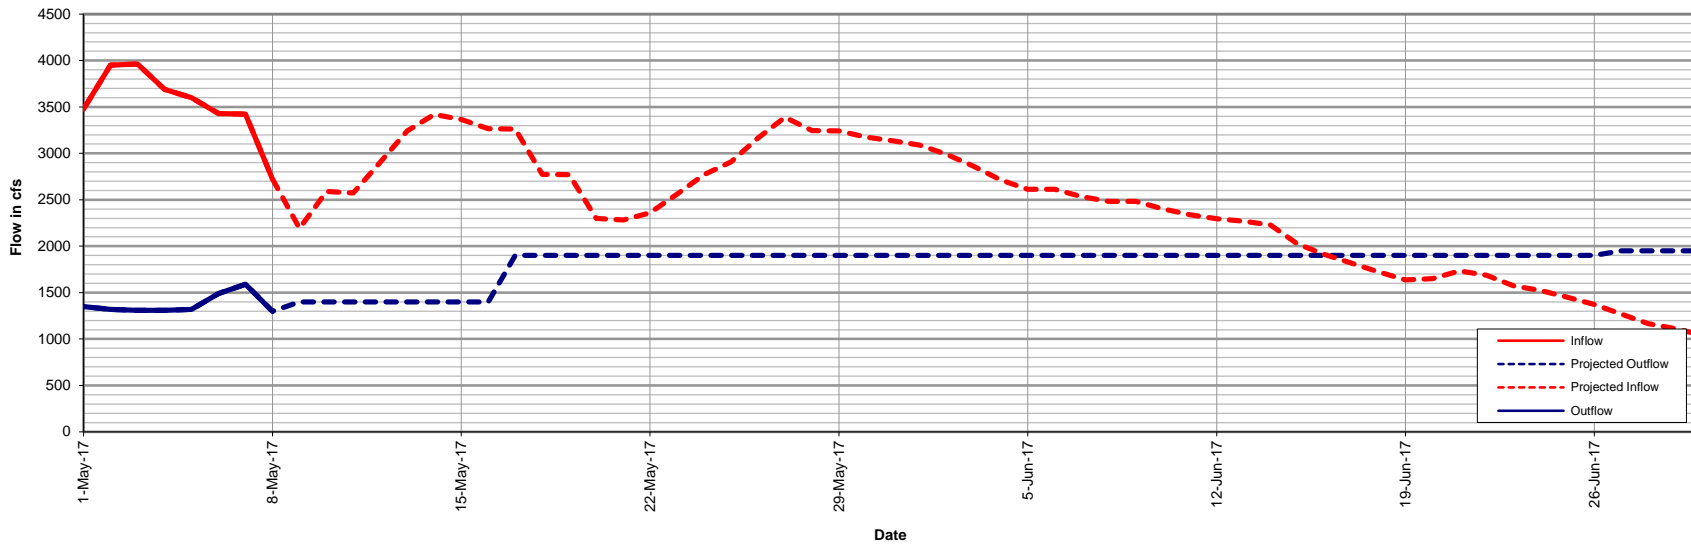

Elephant Butte Storage and Pool Elevation

Provisional- Subject to Change

Elephant Butte Inflow and Outflow

Provisional- Subject to Change

Provisional- Subject to Change

Elephant Butte Storage and Pool Elevation

Provisional- Subject to Change

Elephant Butte Inflow and Outflow

Provisional- Subject to Change

Caballo Storage and Pool Elevation

Provisional- Subject to Change

Caballo Inflow and Outflow

Provisional- Subject to Change