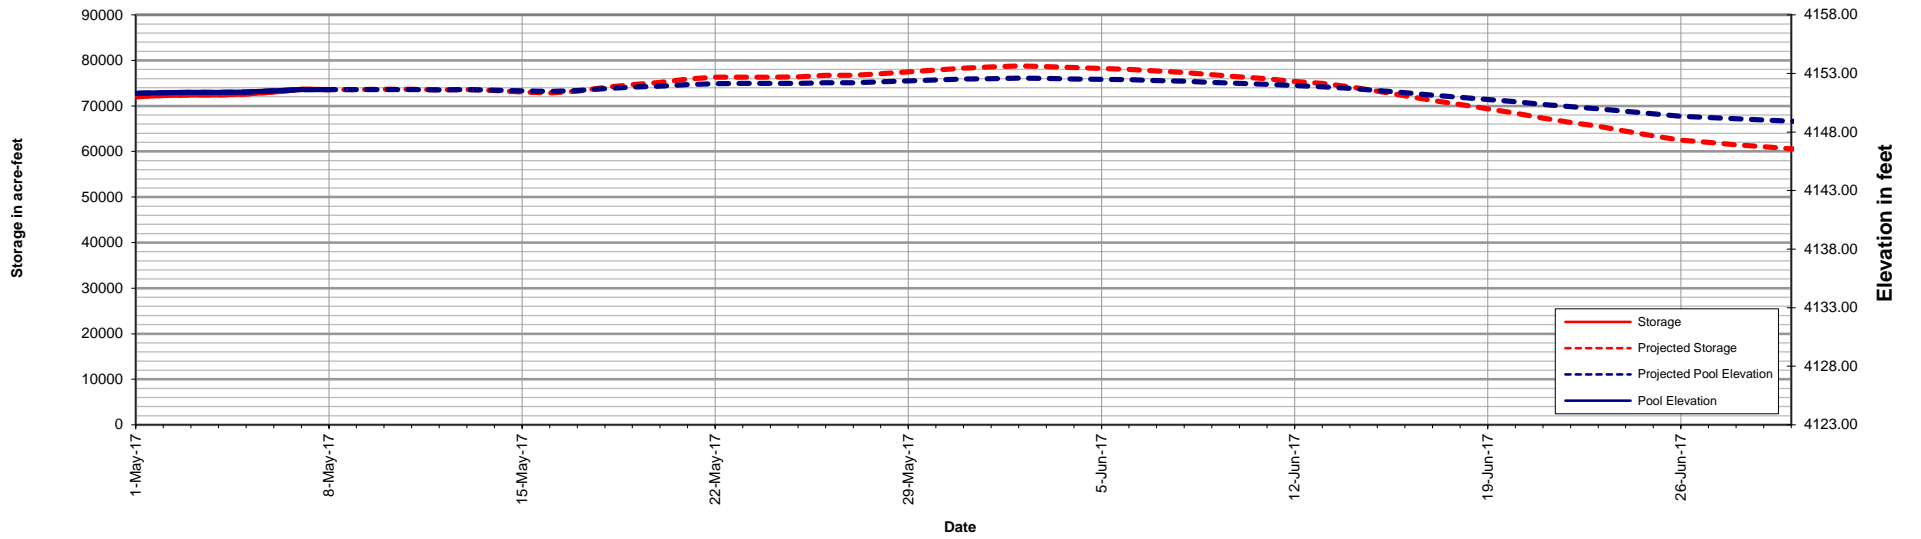

Provisional- Subject to Change

Elephant Butte Inflow and Outflow

Provisional- Subject to Change

Caballo Storage and Pool Elevation

Provisional- Subject to Change

Caballo Inflow and Outflow

Provisional- Subject to Change

Caballo Storage and Pool Elevation

Provisional- Subject to Change

Caballo Inflow and Outflow