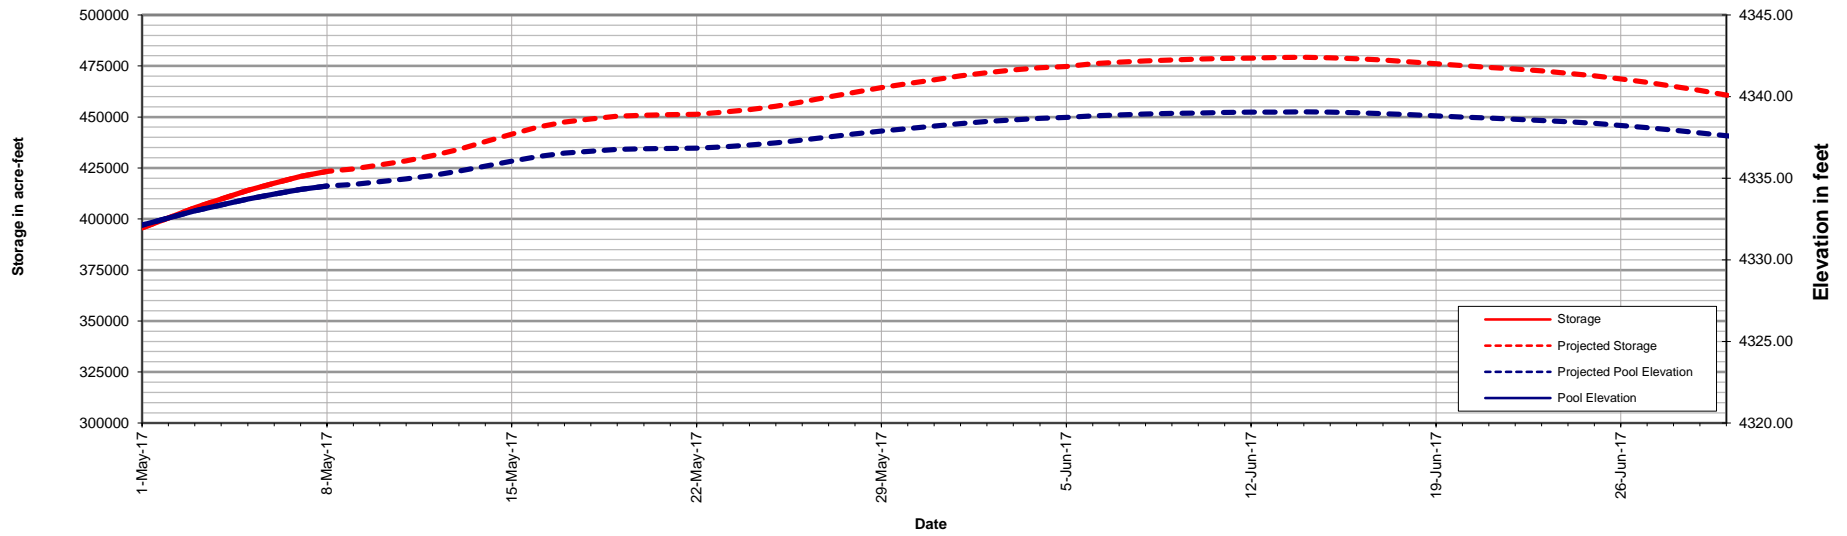

Elephant Butte Storage and Pool Elevation

Provisional- Subject to Change

Elephant Butte Inflow and Outflow

Provisional- Subject to Change

Provisional- Subject to Change

Elephant Butte Storage and Pool Elevation

Provisional- Subject to Change

Elephant Butte Inflow and Outflow

Provisional- Subject to Change

Caballo Storage and Pool Elevation

Provisional- Subject to Change

Caballo Inflow and Outflow

Provisional- Subject to Change