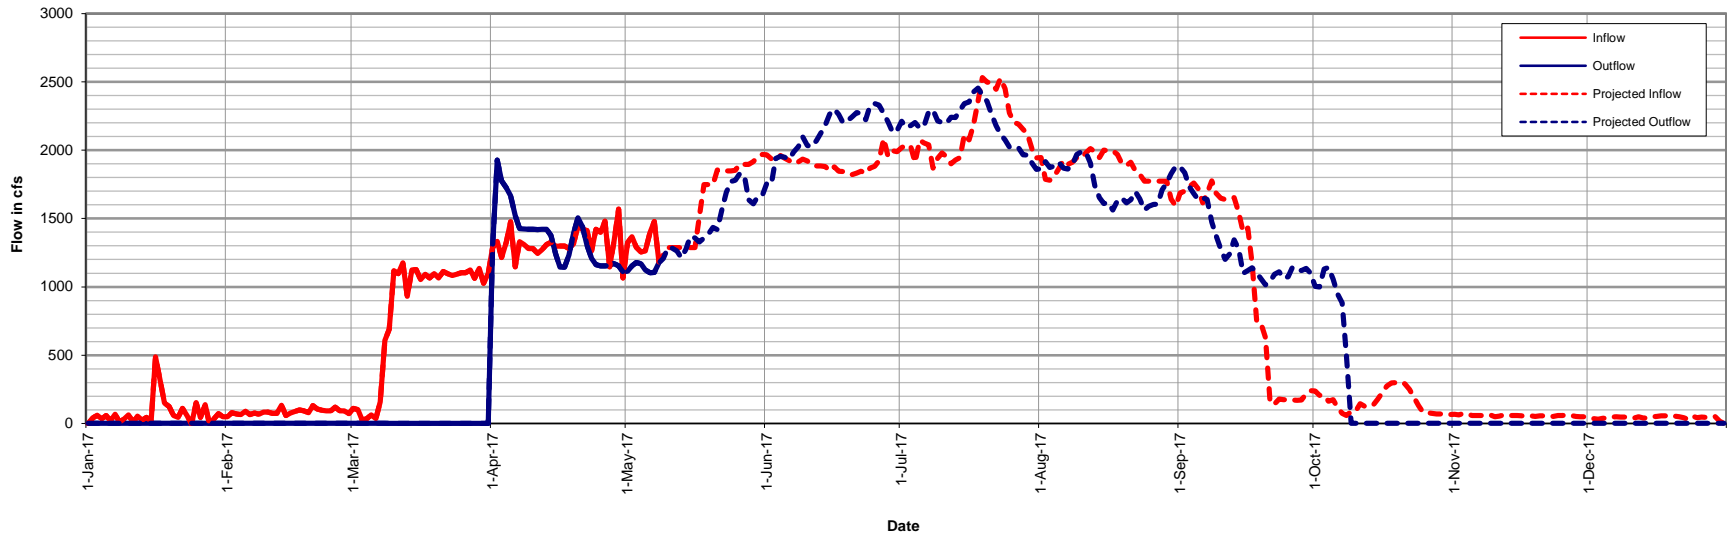

Provisional- Subject to Change

Elephant Butte Inflow and Outflow

Provisional- Subject to Change

Caballo Storage and Pool Elevation

Provisional- Subject to Change

Caballo Inflow and Outflow

Provisional- Subject to Change