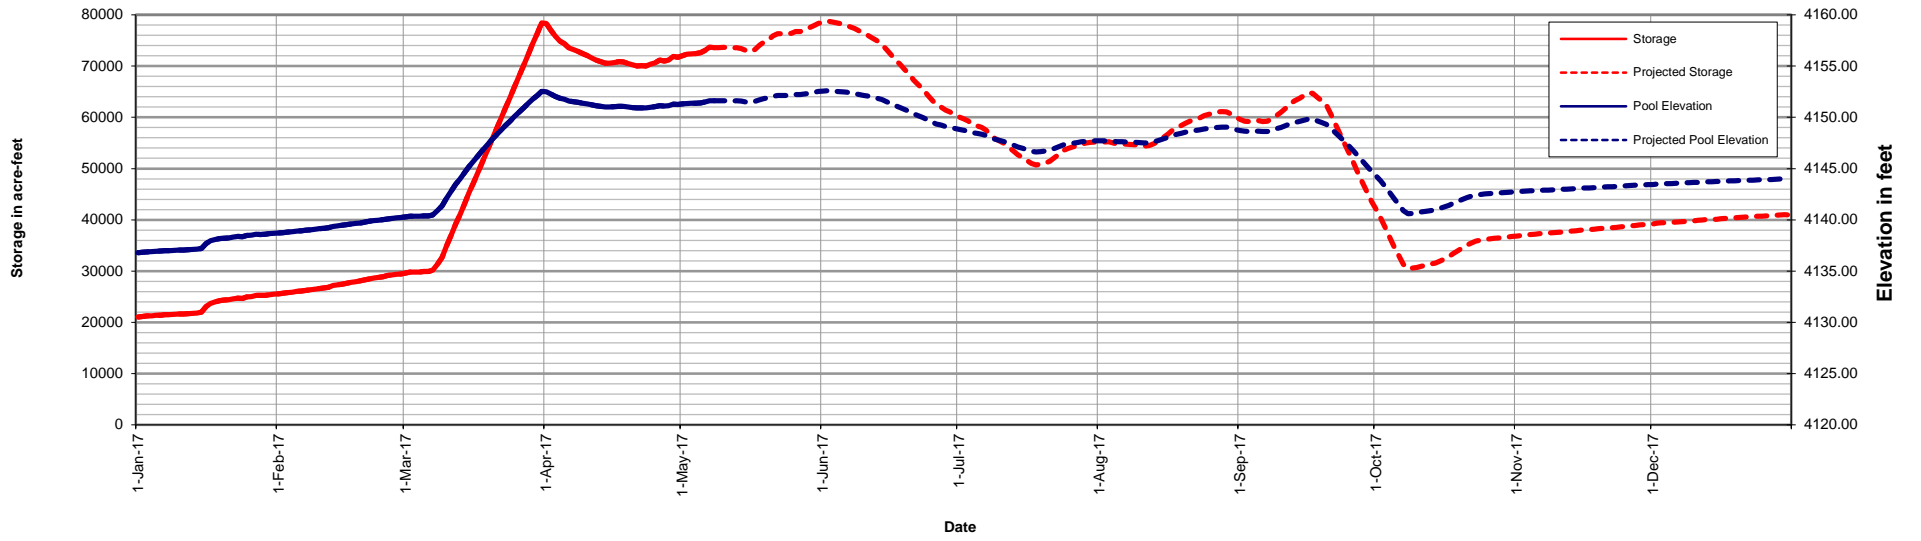

Elephant Butte Storage and Pool Elevation

Provisional- Subject to Change

Elephant Butte Inflow and Outflow

Provisional- Subject to Change

Provisional- Subject to Change

Elephant Butte Storage and Pool Elevation

Provisional- Subject to Change

Elephant Butte Inflow and Outflow

Provisional- Subject to Change

Caballo Storage and Pool Elevation

Provisional- Subject to Change

Caballo Inflow and Outflow

Provisional- Subject to Change