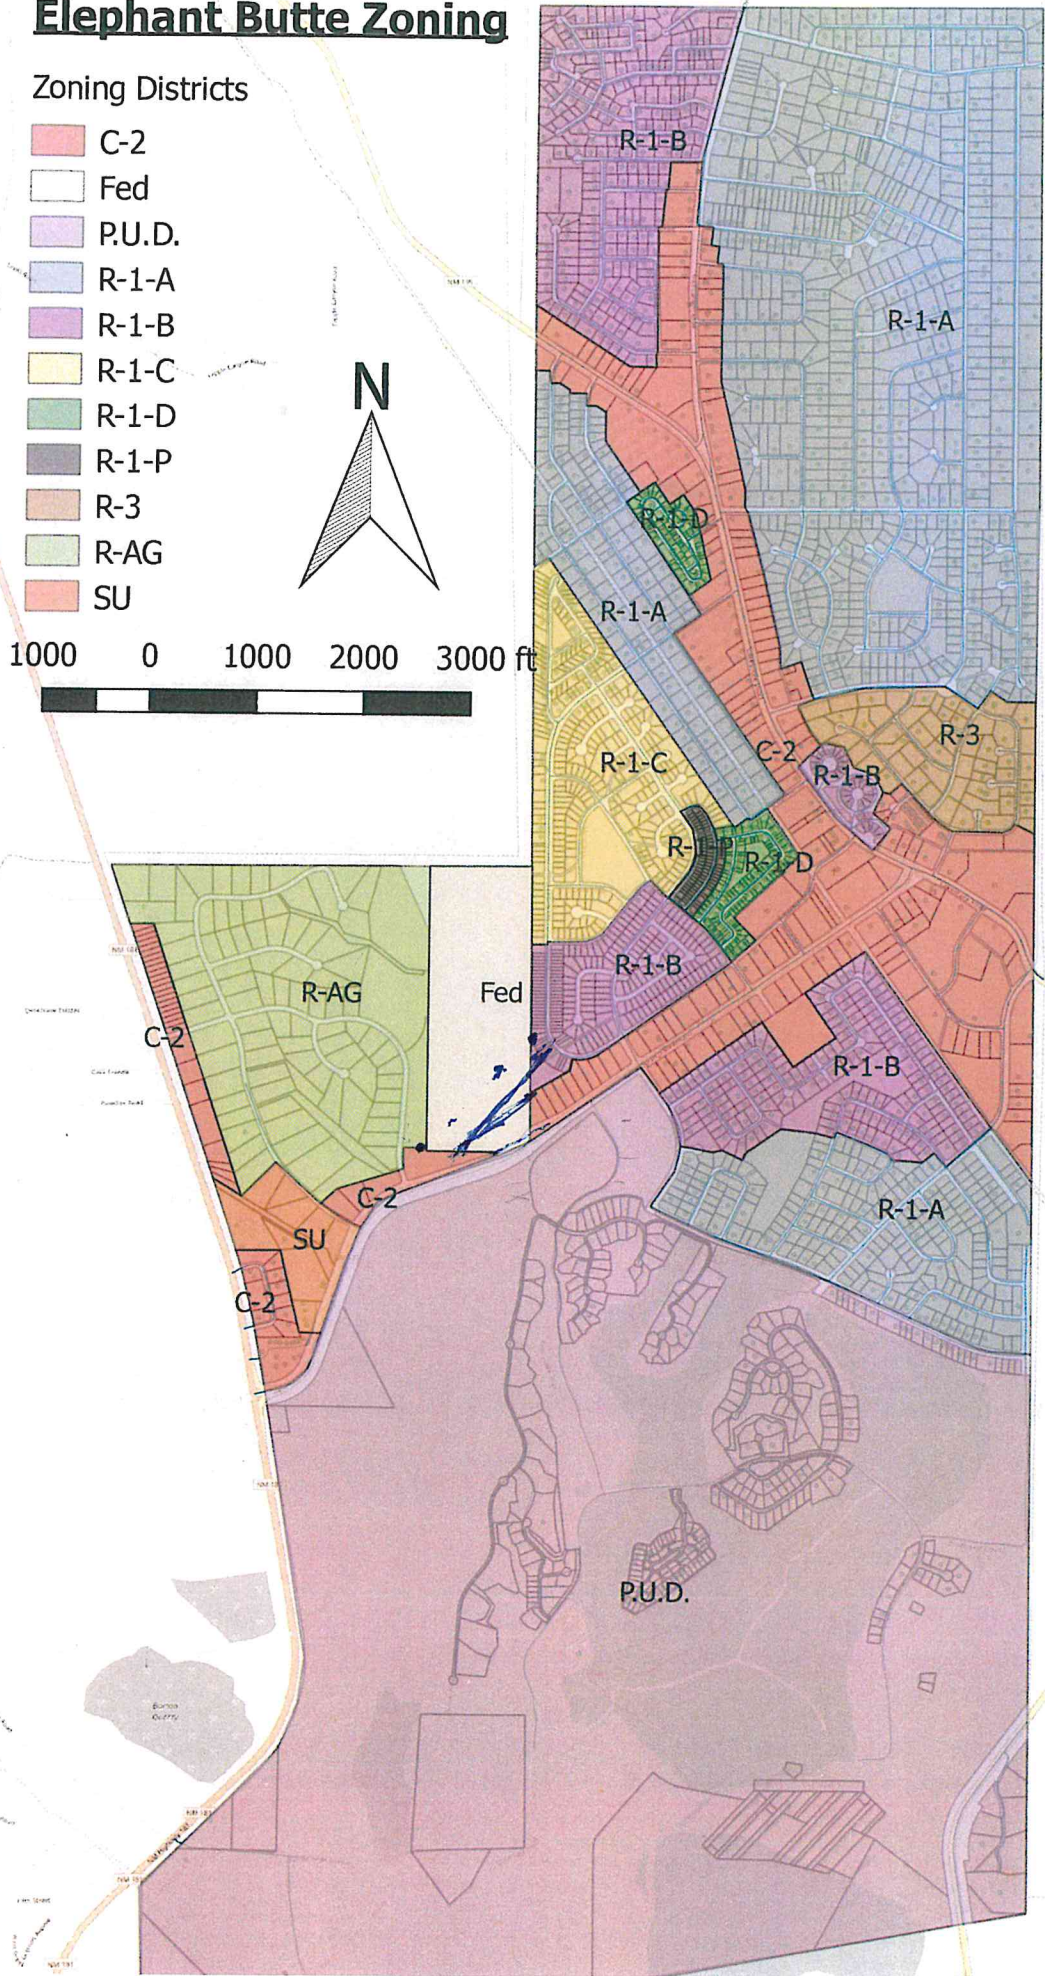

Elephant Butte Zoning

Zoning Districts

-  C-2
-  Fed
-  P.U.D.
-  R-1-A
-  R-1-B
-  R-1-C
-  R-1-D
-  R-1-P
-  R-3
-  R-AG
-  SU

1000 0 1000 2000 3000 ft

Handwritten notes and scribbles in the top right corner of the page.